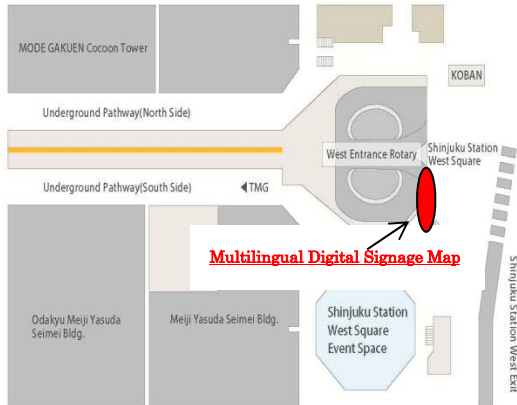

Multilingual Digital Signage Map

○Location

Both sides on Large-scale digital signage in Shinjuku Station West Square
(Please see the map below for details)

○Characteristic

- Digital signage map with touch screen
- You can operate this map by using 32 inches touch panel.

- Available language: English, Chinese(Traditional and Simplified) , Korean and Japanese
- Range of the map; East-West 30km and North-South 15km from Shinjuku station
- Installed information; Hotel, Theater, Department store, Home appliance store, Public facility and other useful information for tourists
- Universal design; Easy to use for wheelchair users
- 24 hours operation